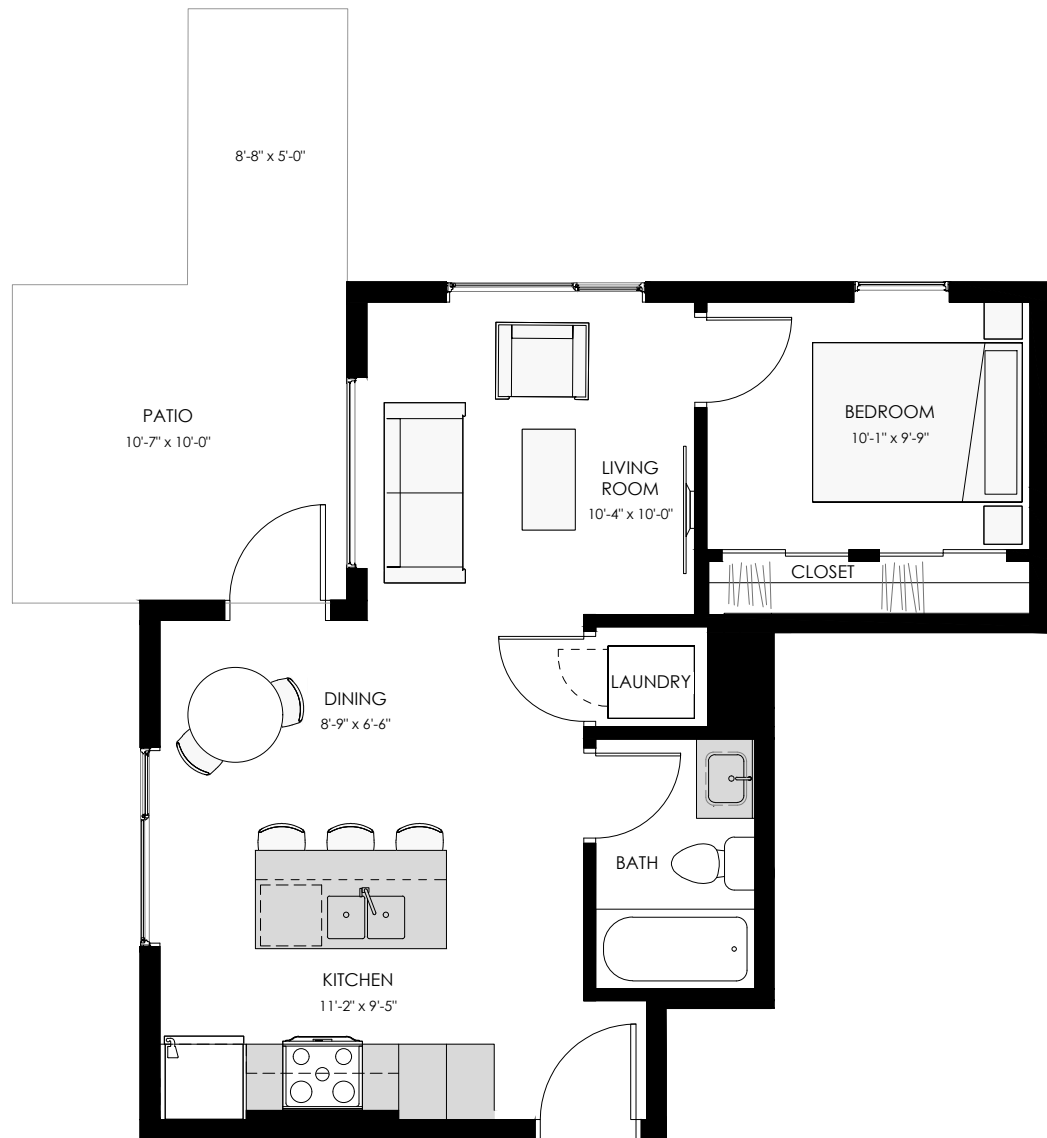

ALTO

UNIT A

1 BED

1 BATH

563 SQ.FT.

A 7604 108 St NW, Edmonton

E info@livealto.ca

W livealto.ca

Dimensions, sizes, specifications, layouts and materials are approximate only and subject to change without notice. E.&O.E.