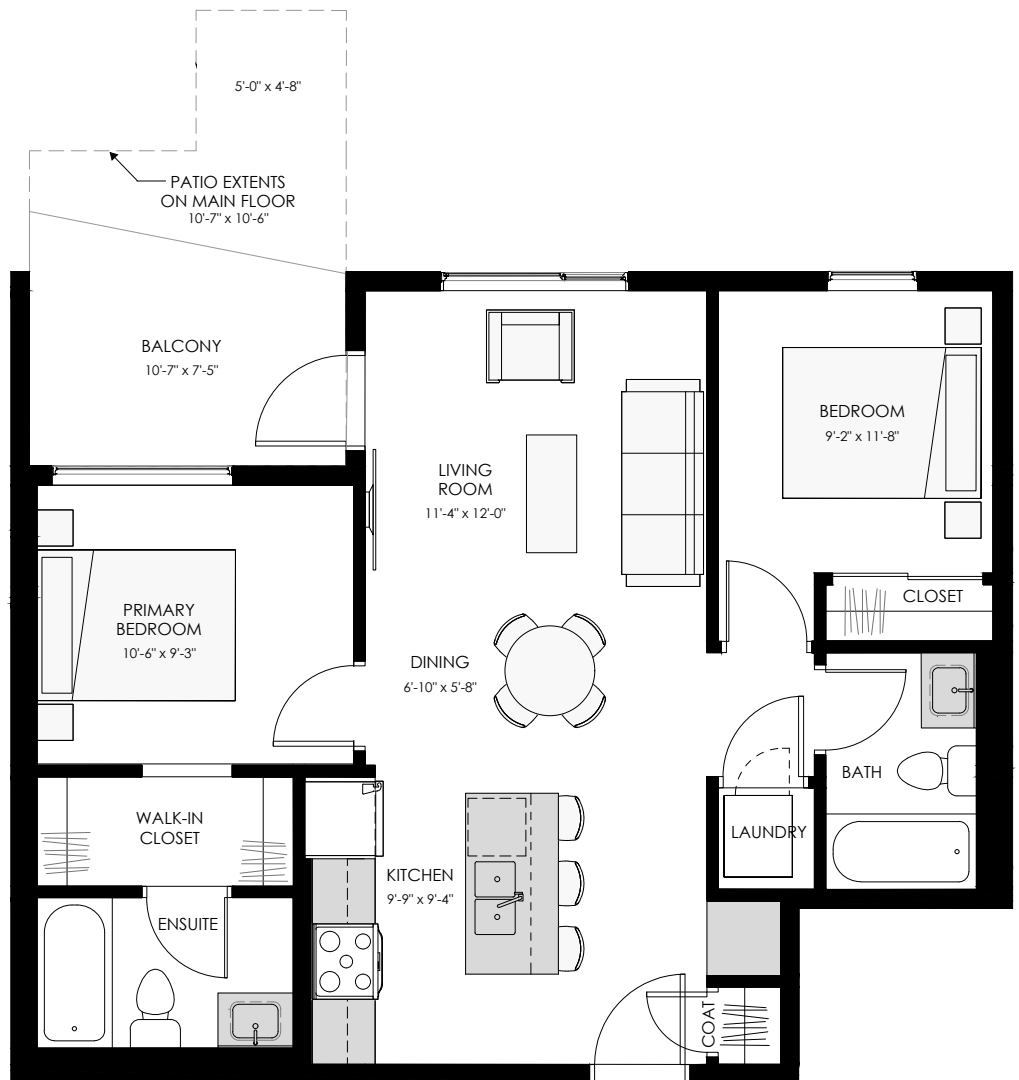

ALTO

UNIT B

 2 BED  2 BATH  808 SQ.FT.

A 7604 108 St NW, Edmonton

E info@livealto.ca

W livealto.ca

Dimensions, sizes, specifications, layouts and materials are approximate only and subject to change without notice. E.&O.E.