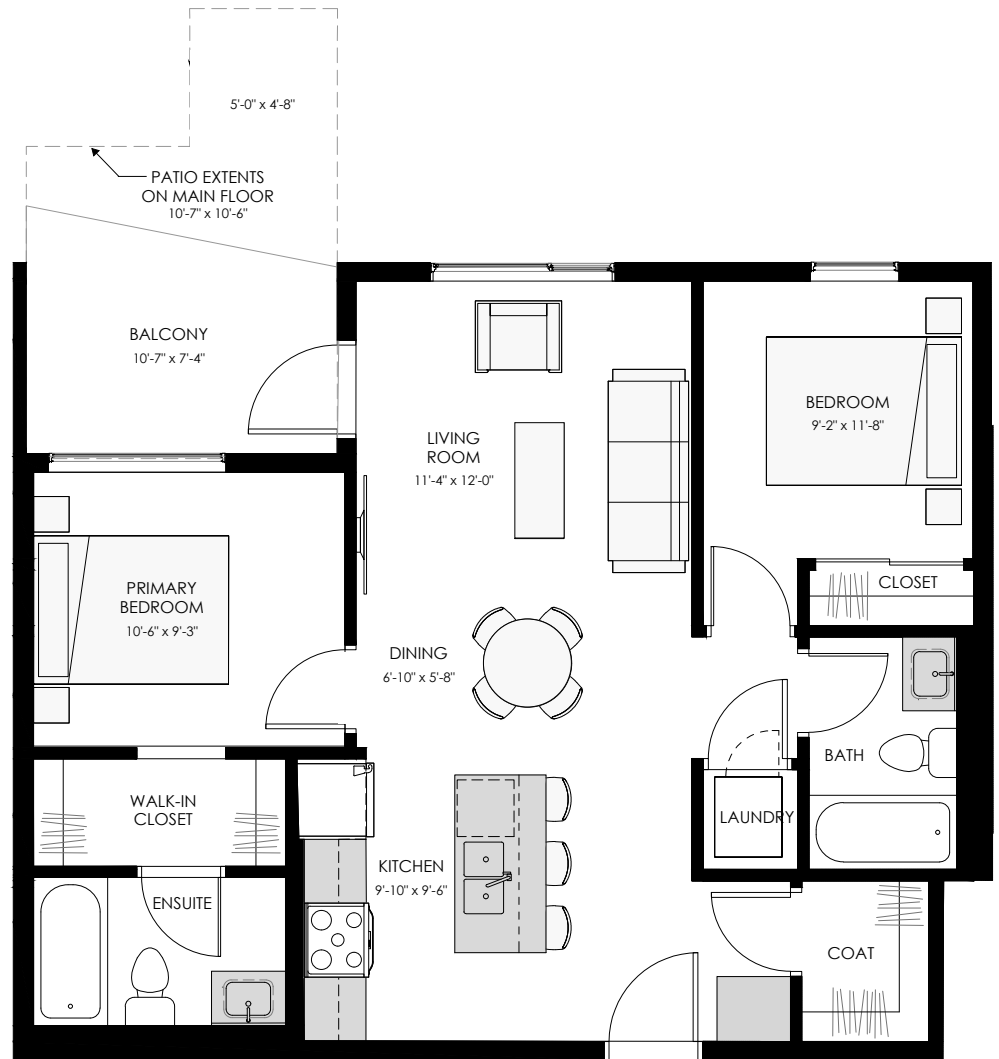

# ALTO

## UNIT C

 2 BED  2 BATH  818 SQ.FT.

**A** 7604 108 St NW, Edmonton

**E** [info@livealto.ca](mailto:info@livealto.ca)

**W** [livealto.ca](http://livealto.ca)

Dimensions, sizes, specifications, layouts and materials are approximate only and subject to change without notice. E.&O.E.