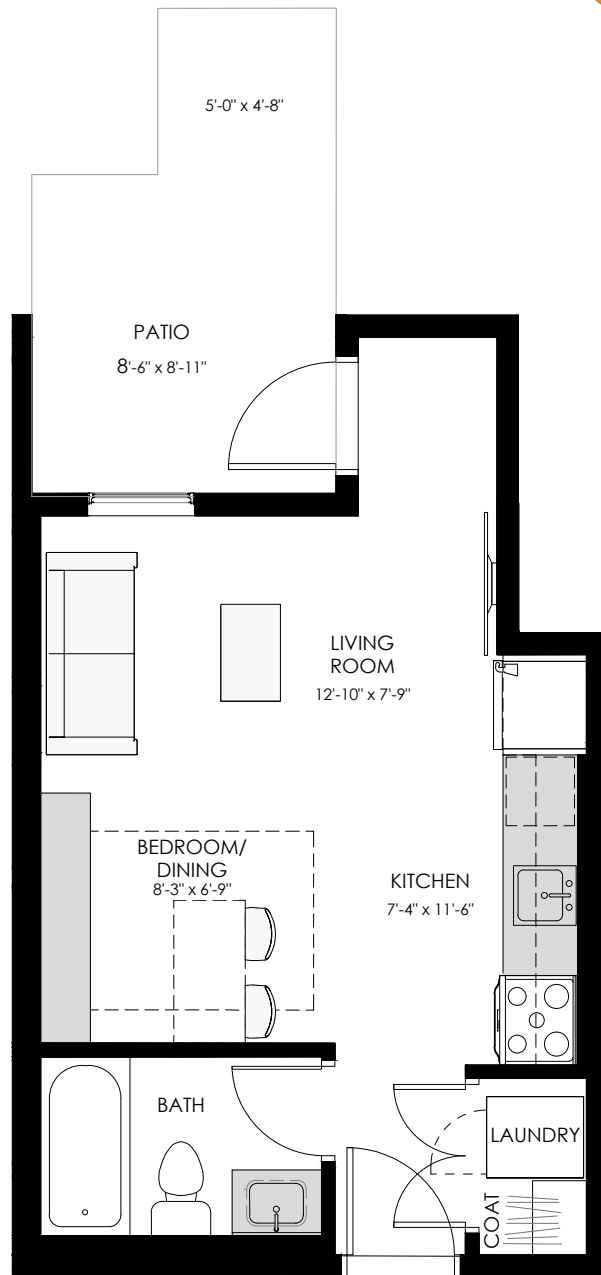

# ALTO

## UNIT D

STUDIO

1 BATH

371 SQ.FT.

**A** 7604 108 St NW, Edmonton

**E** [info@livealto.ca](mailto:info@livealto.ca)

**W** [livealto.ca](http://livealto.ca)

Dimensions, sizes, specifications, layouts and materials are approximate only and subject to change without notice. E.&O.E.