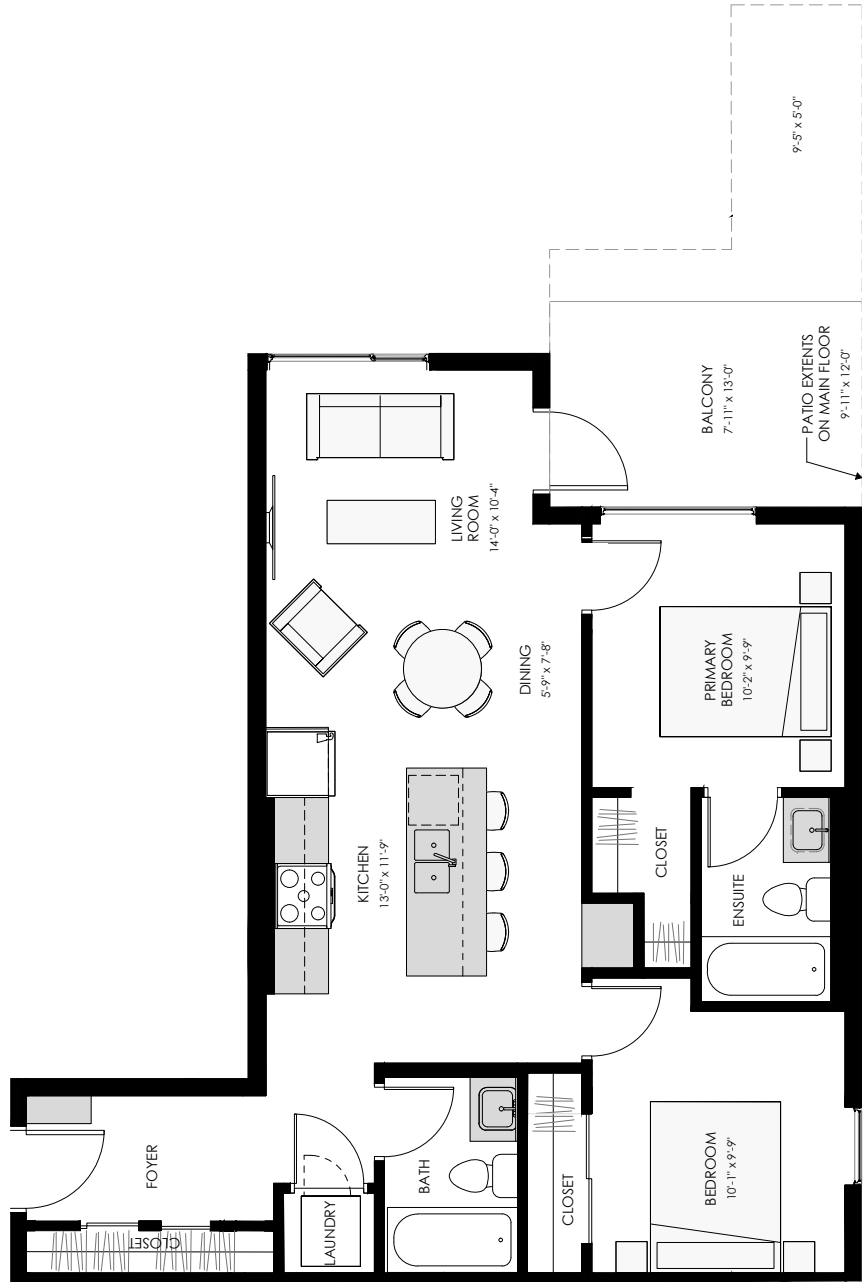

ALTO

UNIT F

 2 BED  2 BATH  840 SQ.FT.

A 7604 108 St NW, Edmonton

E info@livealto.ca

W livealto.ca

Dimensions, sizes, specifications, layouts and materials are approximate only and subject to change without notice. E.&O.E.