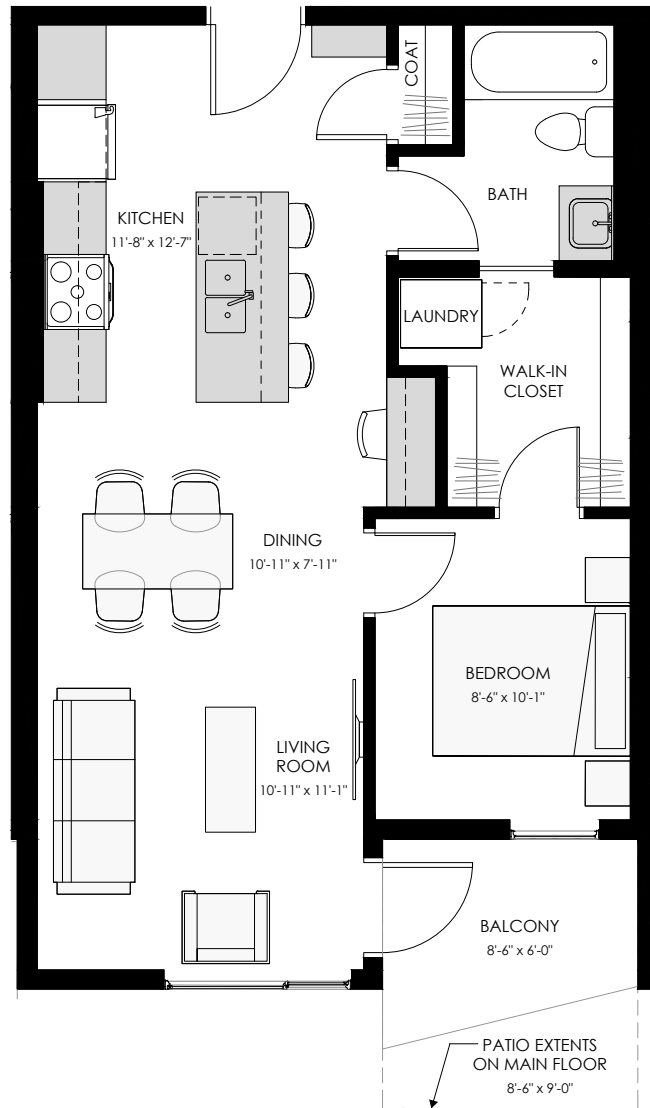

# ALTO

## UNIT G

 1 BED  1 BATH  633 SQ.FT.

 7604 108 St NW, Edmonton

 [info@livealto.ca](mailto:info@livealto.ca)

 [livealto.ca](http://livealto.ca)

Dimensions, sizes, specifications, layouts and materials are approximate only and subject to change without notice. E.&O.E.