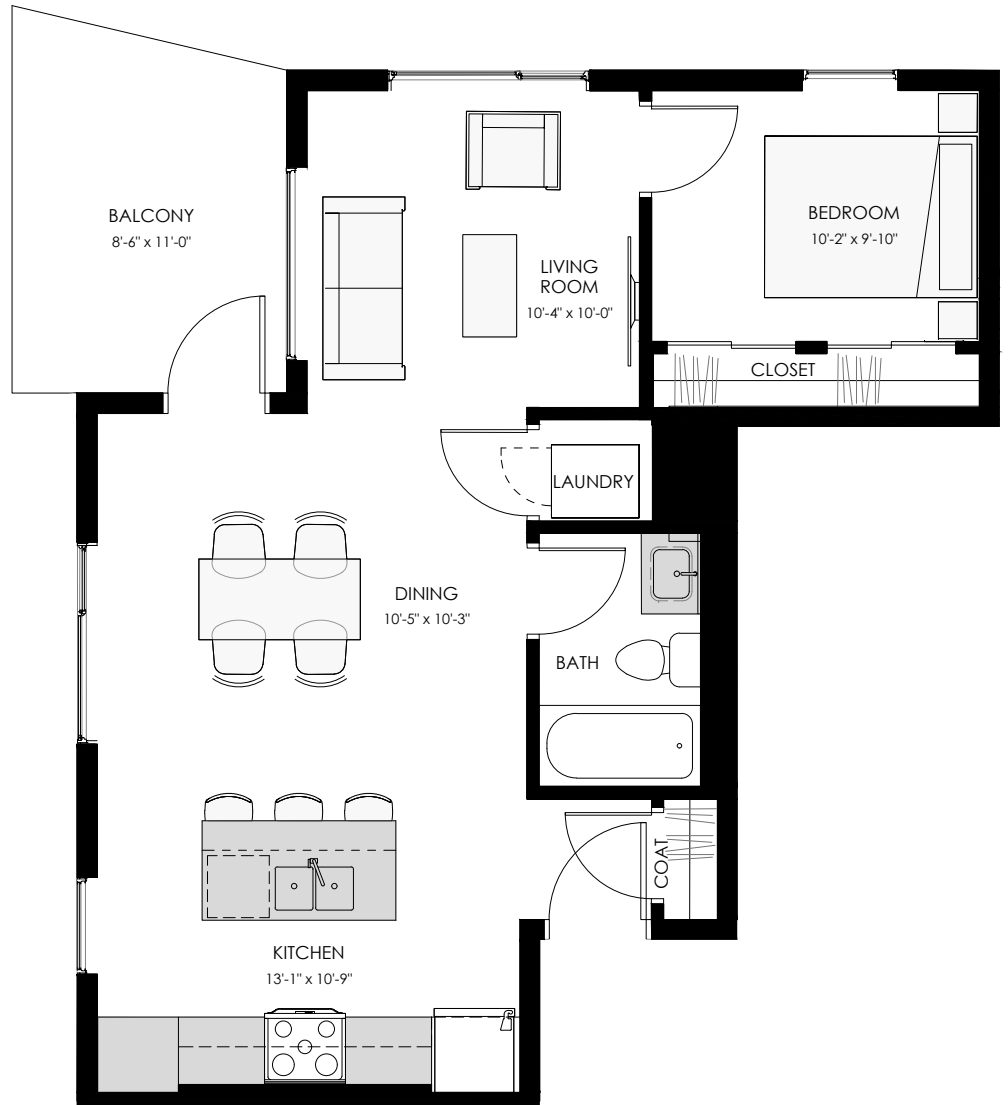

ALTO

UNIT H

1 BED

1 BATH

646 SQ.FT.

A 7604 108 St NW, Edmonton

E info@livealto.ca

W livealto.ca

Dimensions, sizes, specifications, layouts and materials are approximate only and subject to change without notice. E.&O.E.