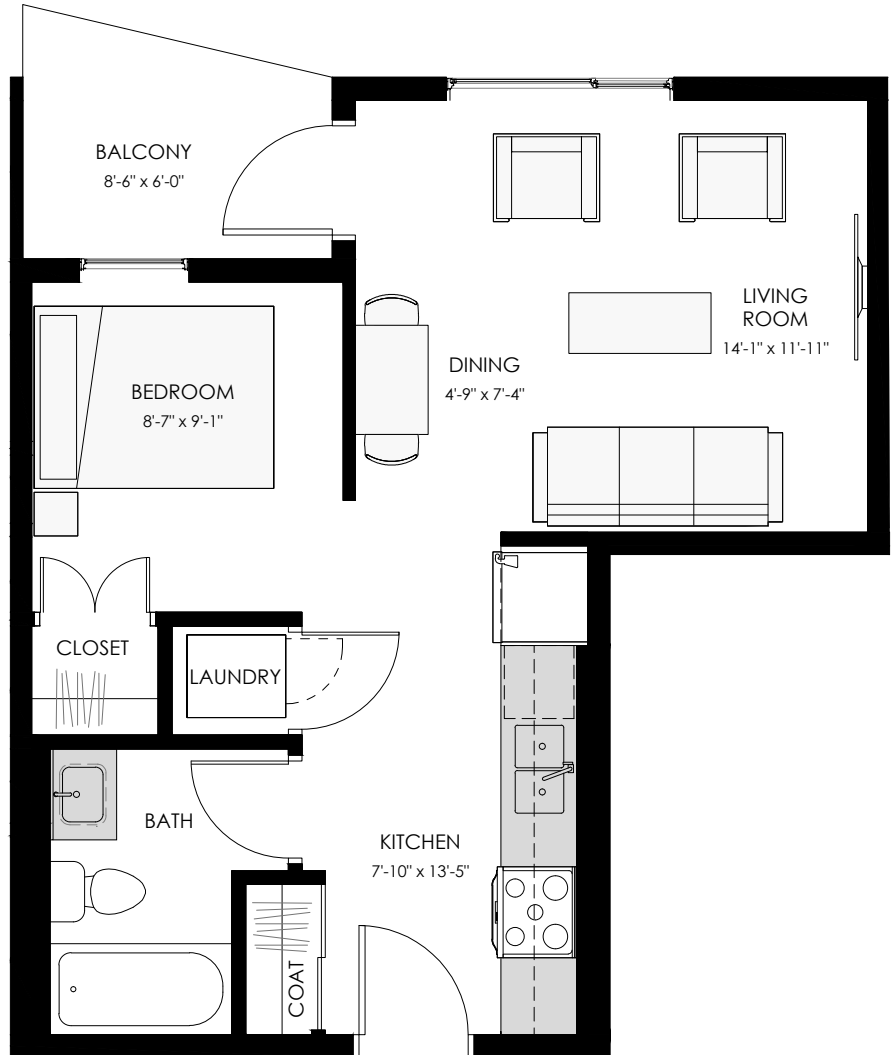

# ALTO

## UNIT J

JR 1 BED

1 BATH

496 SQ.FT.

**A** 7604 108 St NW, Edmonton

**E** [info@livealto.ca](mailto:info@livealto.ca)

**W** [livealto.ca](http://livealto.ca)

Dimensions, sizes, specifications, layouts and materials are approximate only and subject to change without notice. E.&O.E.