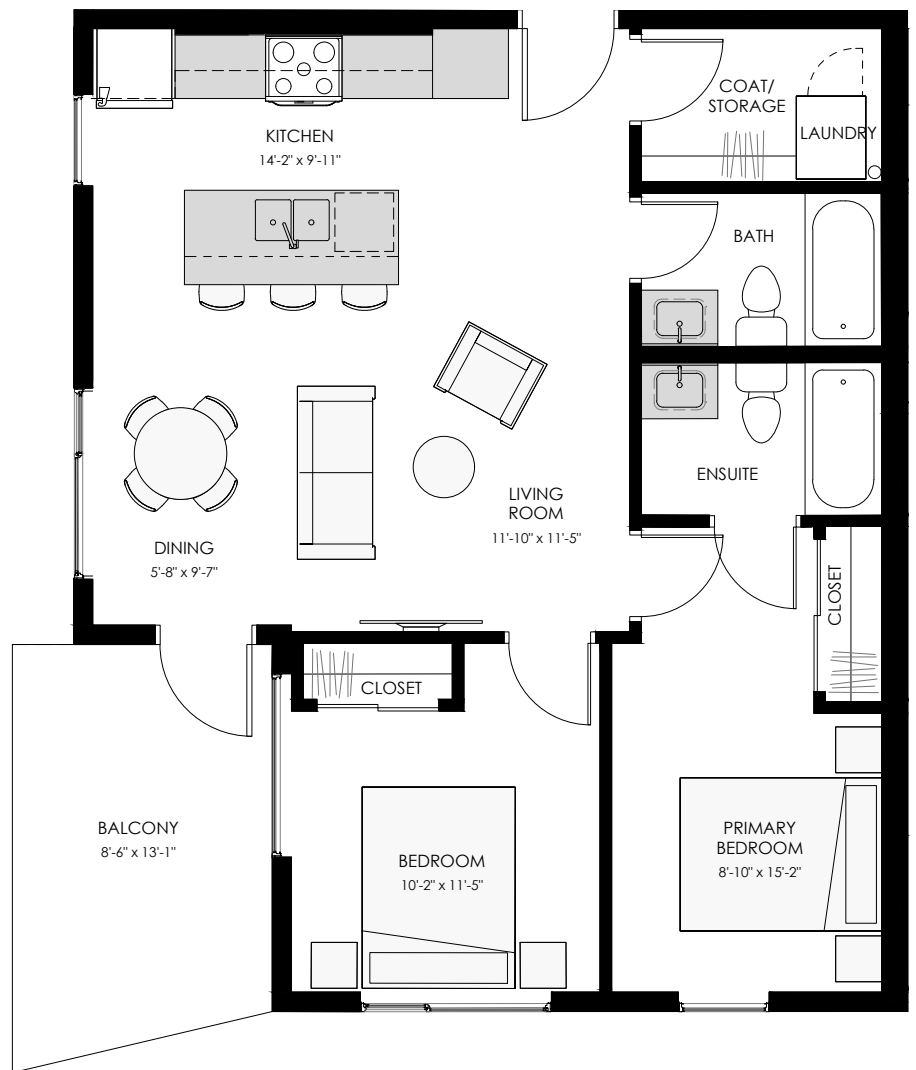

ALTO

UNIT K

 2 BED  2 BATH  807 SQ.FT.

 7604 108 St NW, Edmonton

 info@livealto.ca

 livealto.ca

Dimensions, sizes, specifications, layouts and materials are approximate only and subject to change without notice. E.&O.E.